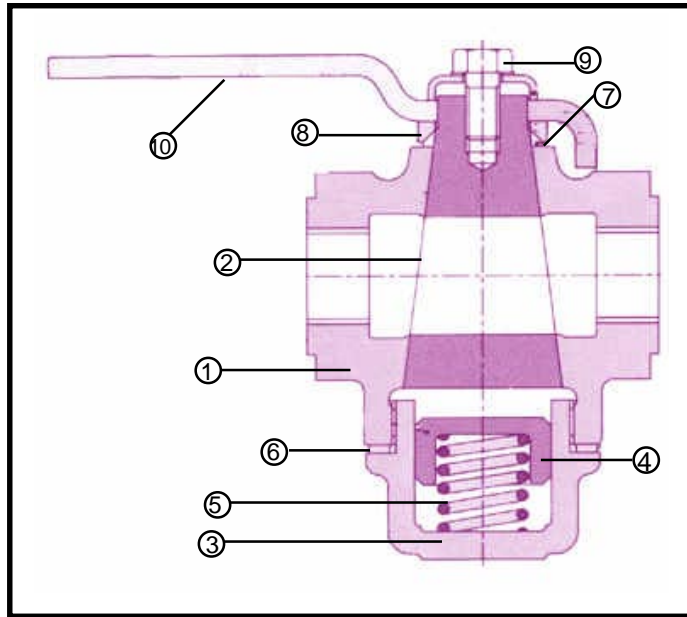

### END CONNECTIONS

Screwed : BSP Tr. as per BS 21

	Air Under Pressure	
	psig	bar
Body	125	9
Seat	125	9

MAX. COLD WORKING PRESSURE IS 125 PSIG

### MATERIAL

S. NO.	PARTNAME	MATERIAL
1.	BODY	CAST IRON IS 210 GR. FG. 220
2.	PLUG	CAST IRON IS 210 GR. FG. 220
3.	CAP	CAST IRON IS 210 GR. FG. 220
4.	PISTON	CAST IRON IS 210 GR. FG. 220
5.	SPRING	STEEL
6.	GASKET	COMPRESSED ASBESTOS
7.	DELTA RING	P.T.F.E.
8.	GLAND	STEEL
9.	HEX. SCREW	STEEL
10.	LEVER	STEEL / MALLEABLE IRON

DIMENTIONS IN MILLIMETERS					
NB	L	H	T	W	C
10	70	56	46	45	110
15	70	56	46	45	110
20	89	67	57	57	130
25	98	82	64	67	175
32	102	86	68	67	175
40	116	96	73	83	175

SCALE : N.T.S.

Cast Iron Self Lubricated Inverted Type Plug Valve			
		Name	Date
Traced		Drawn	
Cat. No.	INP 103	Compared	
Drg. No.	103	Checked	
Material		Approved	
<b>Rashtria Metal &amp; Steel Inds.(Regd)</b> <b>Jalandhar - 144 004 (India)</b>			