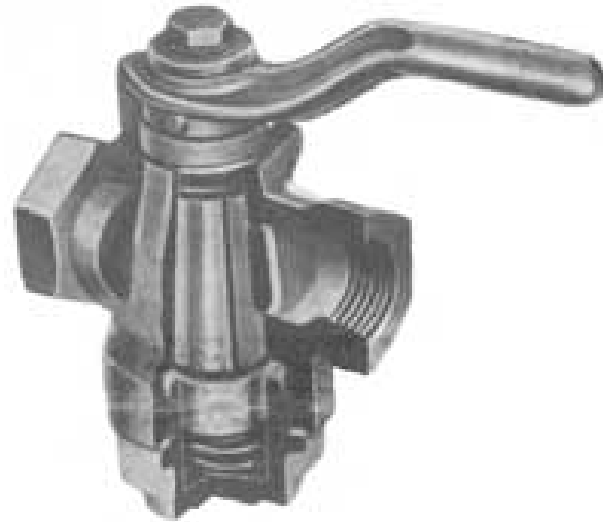

# Cast Iron Self Lubricated Taper Plug Valve

**REGULAR PATTERN - INVERTE TYPE - SCREWED ENDS  
LEVER OPERATED - MAX. WP 125 PSI**

**RASHTRIA INP-103** is a self Lubricated Taper Plug Valve designed to offer leak tight operation over its entire service life. Ideally suited for non-corrosive services like compressed air ,low pressure gas, fuel oil, hot and cold water and low temperature steam.

### SELF CHARGING SYSTEM

This valve incorporates a simplified sealant system, fed from a sealant reservoir by means of a spring loaded piston. The spring serves to maintain the plug correctly in its seat. The supply of sealant is continuous and automatic.

### STEM SEAL

A delta ring at the shank end provides tight atmospheric sealing. A slight tightening of the delta ring by set screw will also help in stopping the seat leak.

### OPERATION

All valves are supplied with levers fitted for quarter-turn operation. These levers are adjusted for Open/Close positions and should not be disturbed.