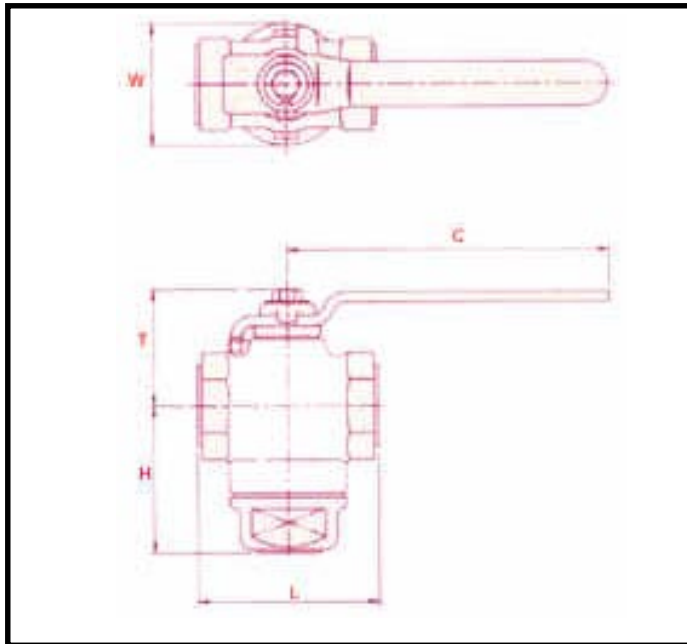

### END CONNECTIONS

Screwed : BSP Tr. as per BS 21

	Air Under Pressure	
	psig	bar
Body	125	9
Seat	125	9

MAX. COLD WORKING PRESSURE IS 125 PSIG

### MATERIAL

S. NO.	PARTNAME	MATERIAL
1.	BODY	CAST IRON IS 210 GR. FG. 220
2.	PLUG	CAST IRON IS 210 GR. FG. 220
3.	CAP	CAST IRON IS 210 GR. FG. 220
4.	PISTON	CAST IRON IS 210 GR. FG. 220
5.	SPRING	STEEL
6.	GASKET	COMPRESSED ASBESTOS
7.	DELTA RING	P.T.F.E.
8.	GLAND	STEEL
9.	HEX. SCREW	STEEL
10.	LEVER	STEEL / MALLEABLE IRON

DIMENTIONS IN MILLIMETERS					
NB	L	H	T	W	C
10	70	56	46	45	110
15	70	56	46	45	110
20	89	67	57	57	130
25	98	82	64	67	175
32	102	86	68	67	175
40	116	96	73	83	175

SCALE : N.T.S.

Cast Iron Self Lubricated Inverted Type Plug Valve			
		Name	Date
Traced		Drawn	
Cat. No.	INP 103	Compared	
Drg. No.	103	Checked	
Material		Approved	
<b>Rashtria Metal &amp; Steel Inds.(Regd)</b> <b>Jalandhar - 144 004 (India)</b>			